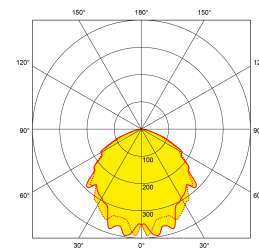

Product Image:

Line Drawing

Polar Curve

Product Specs:

Technology	LED	Input Voltage	180-265V AC
Lamp Base	Aucun	Positional Adjustment	Orientable
Number of LEDs	28	Luminaire Distribution	Direct
Lifetime L70 (hrs)	25.000	Input Frequency	50/60HZ
Dimmable	Non	Dali	Non
IP Rating	IP65	IK Rating	IK06
Operating Env. Temp. (Min) °C	-30°C	Operating Env. Temp. (Max) °C	40°C
Power Factor	0.9	Height (mm)	127
Width (mm)	167	Weight (Kg)	0.664

SKU Table and Ordering:

SKU Code	Wattage	Beam Angle	Lumens	Lumens/Watt	CRI	Colour	Finish Colour
EN-FLH20BLK/30	20	120	1800	90	70	3000	Noir
EN-FLH20BLK/40	20	120	1800	90	70	4000	Noir
EN-FLH20W/30	20	120	1800	90	70	3000	Blanc
EN-FLH20W/40	20	120	1800	90	70	4000	Blanc