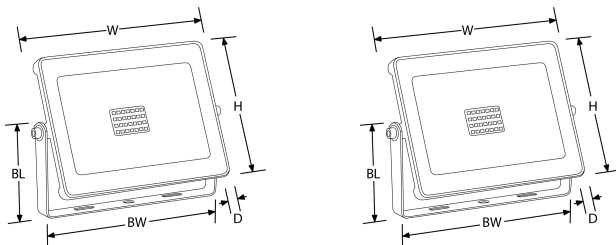

Product Image:

Line Drawing

Polar Curve

Product Specs:

Technology	LED	Input Voltage	180-265V AC
Lamp Base	Aucun	Positional Adjustment	Orientable
Number of LEDs	28	Luminaire Distribution	Direct
Lifetime L70 (hrs)	25.000	Input Frequency	50/60HZ
Dimmable	Non	Dali	Non
IP Rating	IP65	IK Rating	IK06
Operating Env. Temp. (Min) °C	-30°C	Operating Env. Temp. (Max) °C	40°C
Power Factor	0.9	Height (mm)	127
Width (mm)	167	Weight (Kg)	0.664