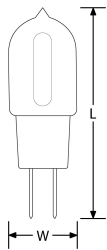

**Product Image:**

**Line Drawing**

**Product Specs:**

<b>Technology</b>	LED	<b>Lamp Base</b>	G4
<b>Number of LEDs</b>	12	<b>SDCM</b>	6
<b>Lifetime L70 (hrs)</b>	25.000	<b>Input Voltage</b>	12 ~ 12V AC/DC
<b>Operating Temp</b>	-20 ~ 40	<b>Dimmable</b>	Non
<b>Power Factor</b>	0.5	<b>Overall Diameter (mm)</b>	12
<b>Length (mm)</b>	9	<b>Smart Able</b>	Non

**SKU Table and Ordering:**

SKU Code	Wattage	Lumens	Lumens/Watt	Beam Angle	Colour
EN-G412/30	1.2	80	67	305	3000
EN-G412/40	1.2	85	71	305	4000
EN-G412/65	1.2	90	75	305	6500

**Compliance & Approvals:**

**Warranty:**