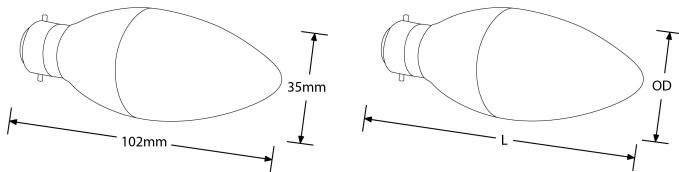

Product Description:

La gamme de lampes classiques standard, flammes et sphériques convient pour une utilisation dans les lustres, lampes à poser ou appliques. Elle est parfaite pour l'éclairage des chambres et des pièces où une mise en scène est nécessaire. Disponibles en version gradable et compatibles avec la plupart des variateurs triac, ces lampes LED permettent de réaliser d'importantes économies d'énergie par rapport aux lampes traditionnelles.

Product Image:

Line Drawing

Product Specs:

Technology	LED	Lamp Base	B22
Lifetime L70 (hrs)	25.000	Input Voltage	220~240V AC
Input Frequency	/50HZ	Dimmable	Oui
Power Factor	0.5	Overall Diameter (mm)	35
Length (mm)	102		

SKU Table and Ordering:

SKU Code	Wattage	Lumens	Lumens/Watt	Beam Angle	Colour
EN-DCNDB225/27	5	400	80	240	2700

Compliance & Approvals:

Warranty:

This product has a guarantee period of . Warranties may be available on certain products as indicated in the product description. Warranties are valid from the date of purchase. The warranty is invalid in the case of improper use, installation, tampering, removal of the Q.C. date label or installation in an improper working environment or installation. Should this product fail during the warranty period it will be replaced free of charge, subject to the correct installation of the original product and subsequent return of the faulty unit. Aurora does not accept responsibility for any installation costs associated with the replacement of this product and Aurora reserves the right to alter specifications without prior notice.