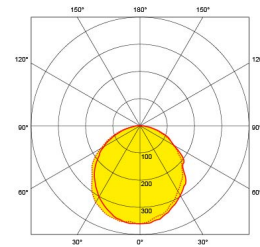

Product Image:

Line Drawing

Polar Curve

Product Specs:

Technology	LED	Input Voltage	220-240V AC
Positional Adjustment	Fixe	Number of LEDs	132
Luminaire Distribution	Direct	Lifetime L70 (hrs)	50.000
Input Frequency	50/60HZ	Dimmable	Non
IP Rating	IP65	Fire Protection	Non
Acoustic Rated	No	Operating Env. Temp. (Min) °C	-40°C
Operating Env. Temp. (Max) °C	25°C	Optic Material	Polystyrène
Power Factor	0.9	Height (mm)	9.5
Length (mm)	1195	Width (mm)	295
Weight (Kg)	4.298		

SKU Table and Ordering:

SKU Code	Wattage	Beam Angle	Lumens	Lumens/Watt	CRI	Colour	Finish Colour
AU-LP104C/30	38	120	3600	95	80	3000	Blanc
AU-LP104C/30D	38	120	3600	95	80	3000	Blanc
AU-LP104C/30DEM	38	120	3600	95	80	3000	Blanc
AU-LP104C/30EM	38	120	3600	95	80	3000	Blanc
AU-LP104C/40	38	120	3900	103	80	4000	Blanc
AU-LP104C/40D	38	120	3900	103	80	4000	Blanc
AU-LP104C/40DEM	38	120	3900	103	80	4000	Blanc
AU-LP104C/40EM	38	120	3900	103	80	4000	Blanc