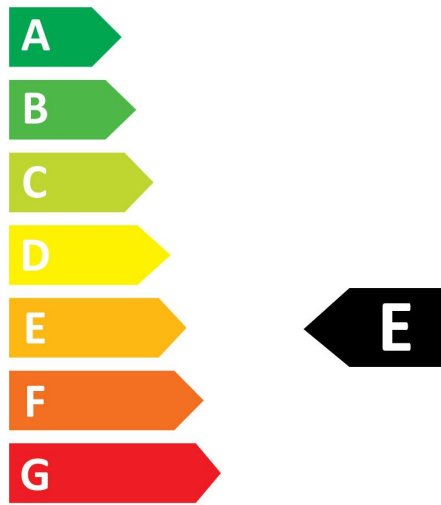

SYLVANIA

ToLEDo R7s 118MM

ToLEDo Retro R7S 118mm 7,7W 850lm 840

0029685

0029685

8
kWh/1000h

2019/2015