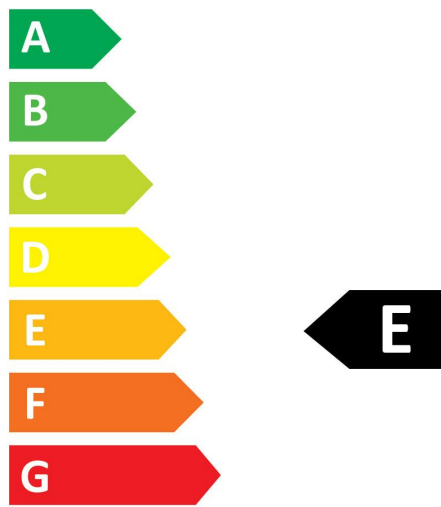

SYLVANIA

ToLEDo R7s 118MM

ToLEDo Retro R7S 118mm 7,7W 850lm 840

0029685

SYLVANIA

0029685

8
kWh/1000h

2019/2015