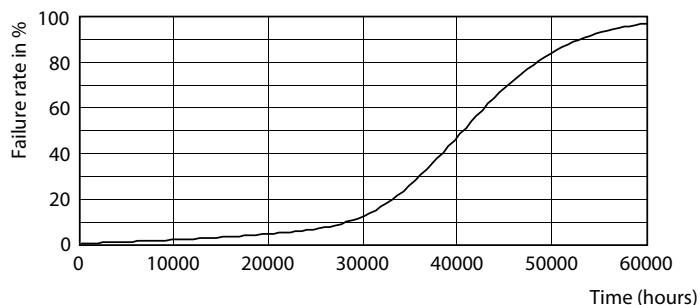

Lampes MASTER LEDspot Expert Color AR111 DIM

Données photométriques

Accent Lighting Spots - MAS ExpertColor 14.8-75W 927 AR111 24D

Durée de vie

Life Expectancy Diagram - MAS ExpertColor 14.8-75W 927 AR111 24D

Lumen Maintenance Diagram - MAS ExpertColor 14.8-75W 927 AR111 24D