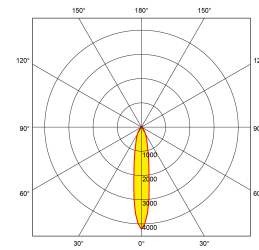

Product Image:

Line Drawing

Polar Curve

Product Specs:

Technology	LED	Input Voltage	100-240V AC
Lamp Base	Autre	Positional Adjustment	Fixe
Number of LEDs	1	Luminaire Distribution	Direct
Lifetime L70 (hrs)	30000	Dimmable	Non
IP Rating	IP67	IK Rating	IK06
Operating Env. Temp. (Min) °C	-20°C	Operating Env. Temp. (Max) °C	60°C
Optic Material	Verre	Power Factor	0.46
Overall Diameter (mm)	42	Height (mm)	100
Recess Depth (mm)	100	Length (mm)	78
Cutout Diameter (mm)	40	Weight (Kg)	0.249