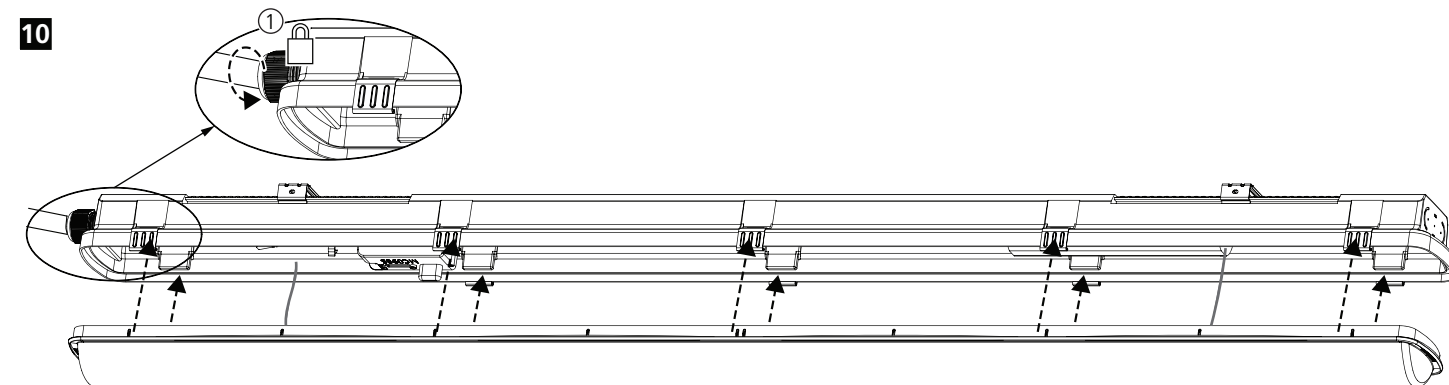

IS500 \sim 220-240 V 50/60 Hz

IS1600
 IS16231

Dimensions: L (Length), H (Height), W (Width), F (Mounting distance), E (Mounting hole offset).

| | L | H | W | F | E |
|--------|------|----|----|------|-----|
| 600mm | 650 | 88 | 89 | 370 | 100 |
| 1200mm | 1200 | 88 | 89 | 820 | 200 |
| 1500mm | 1500 | 88 | 89 | 1120 | 200 |

1

x2 IP54
 x1 IP66
 x2
 x4
 x2
 x4
 0010369
 x2
 x2
 0010362

2

3 ⚡ 230-240V

a b c d e f g h i
 L1200mm d e f
 L1500mm g h i

4 a to h ✓ i X

a
 ? IP54

5

1 2

x6 - 600mm LED
 x10 - 1200mm LED
 x12 - 1500mm LED