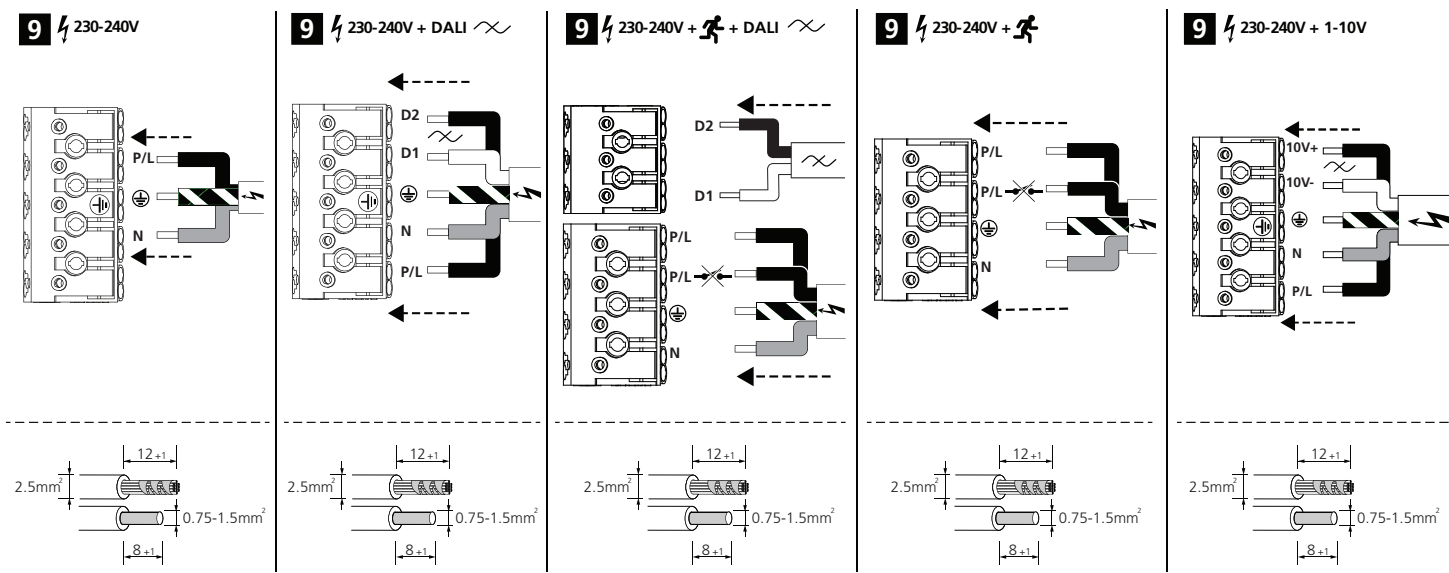

IS500 \sim 220-240 V 50/60 Hz

IS1600
 IS16231

Dimensions: L (Length), H (Height), W (Width), F (Mounting distance), E (Mounting hole offset).

| | L | H | W | F | E |
|--------|------|----|----|------|-----|
| 600mm | 650 | 88 | 89 | 370 | 100 |
| 1200mm | 1200 | 88 | 89 | 820 | 200 |
| 1500mm | 1500 | 88 | 89 | 1120 | 200 |

1

x2 IP54
 x1 IP66
 x2
 x4
 x2
 x4
 0010369
 x2
 x2
 0010362

2

3 ⚡ 230-240V

a b c d e f g h i
 L1200mm d e f
 L1500mm g h i

4 a to h ✓ i X

a
 ? IP54

5

1 2

x6 - 600mm LED
 x10 - 1200mm LED
 x12 - 1500mm LED