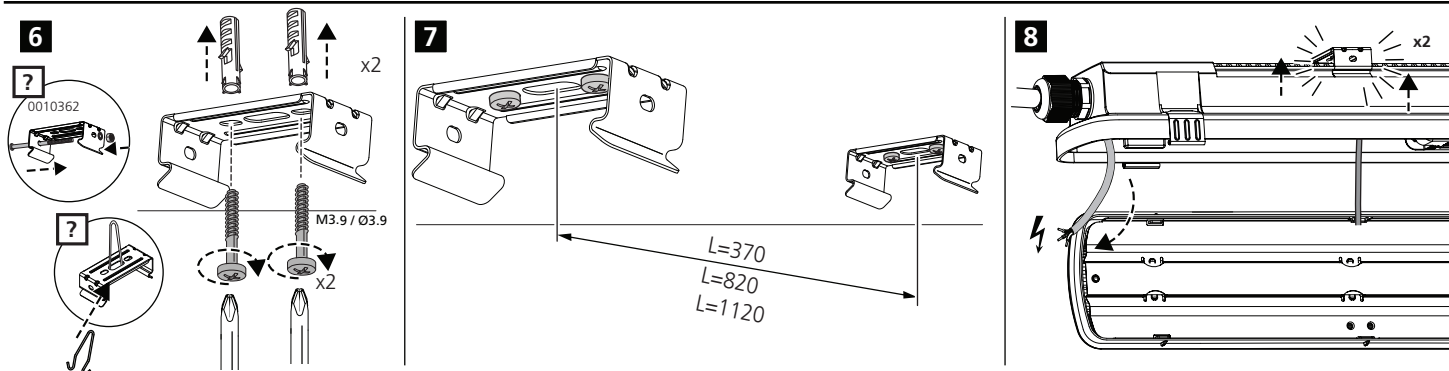

IS500 \sim 220-240 V 50/60 Hz

IS1600
 IS16231

Dimensions: L (Length), H (Height), W (Width), F (Mounting distance), E (Mounting hole offset).

| | L | H | W | F | E |
|--------|------|----|----|------|-----|
| 600mm | 650 | 88 | 89 | 370 | 100 |
| 1200mm | 1200 | 88 | 89 | 820 | 200 |
| 1500mm | 1500 | 88 | 89 | 1120 | 200 |

1

x2 IP54
 x1 IP66
 x2
 x4
 x2
 x4
 0010369
 x2
 x2
 0010362

2

3 ⚡ 230-240V

a b c d e f g h i
 L1200mm d e f
 L1500mm g h i

4 a to h ✓ i X

a
 ? IP54

5

1 2

x6 - 600mm LED
 x10 - 1200mm LED
 x12 - 1500mm LED